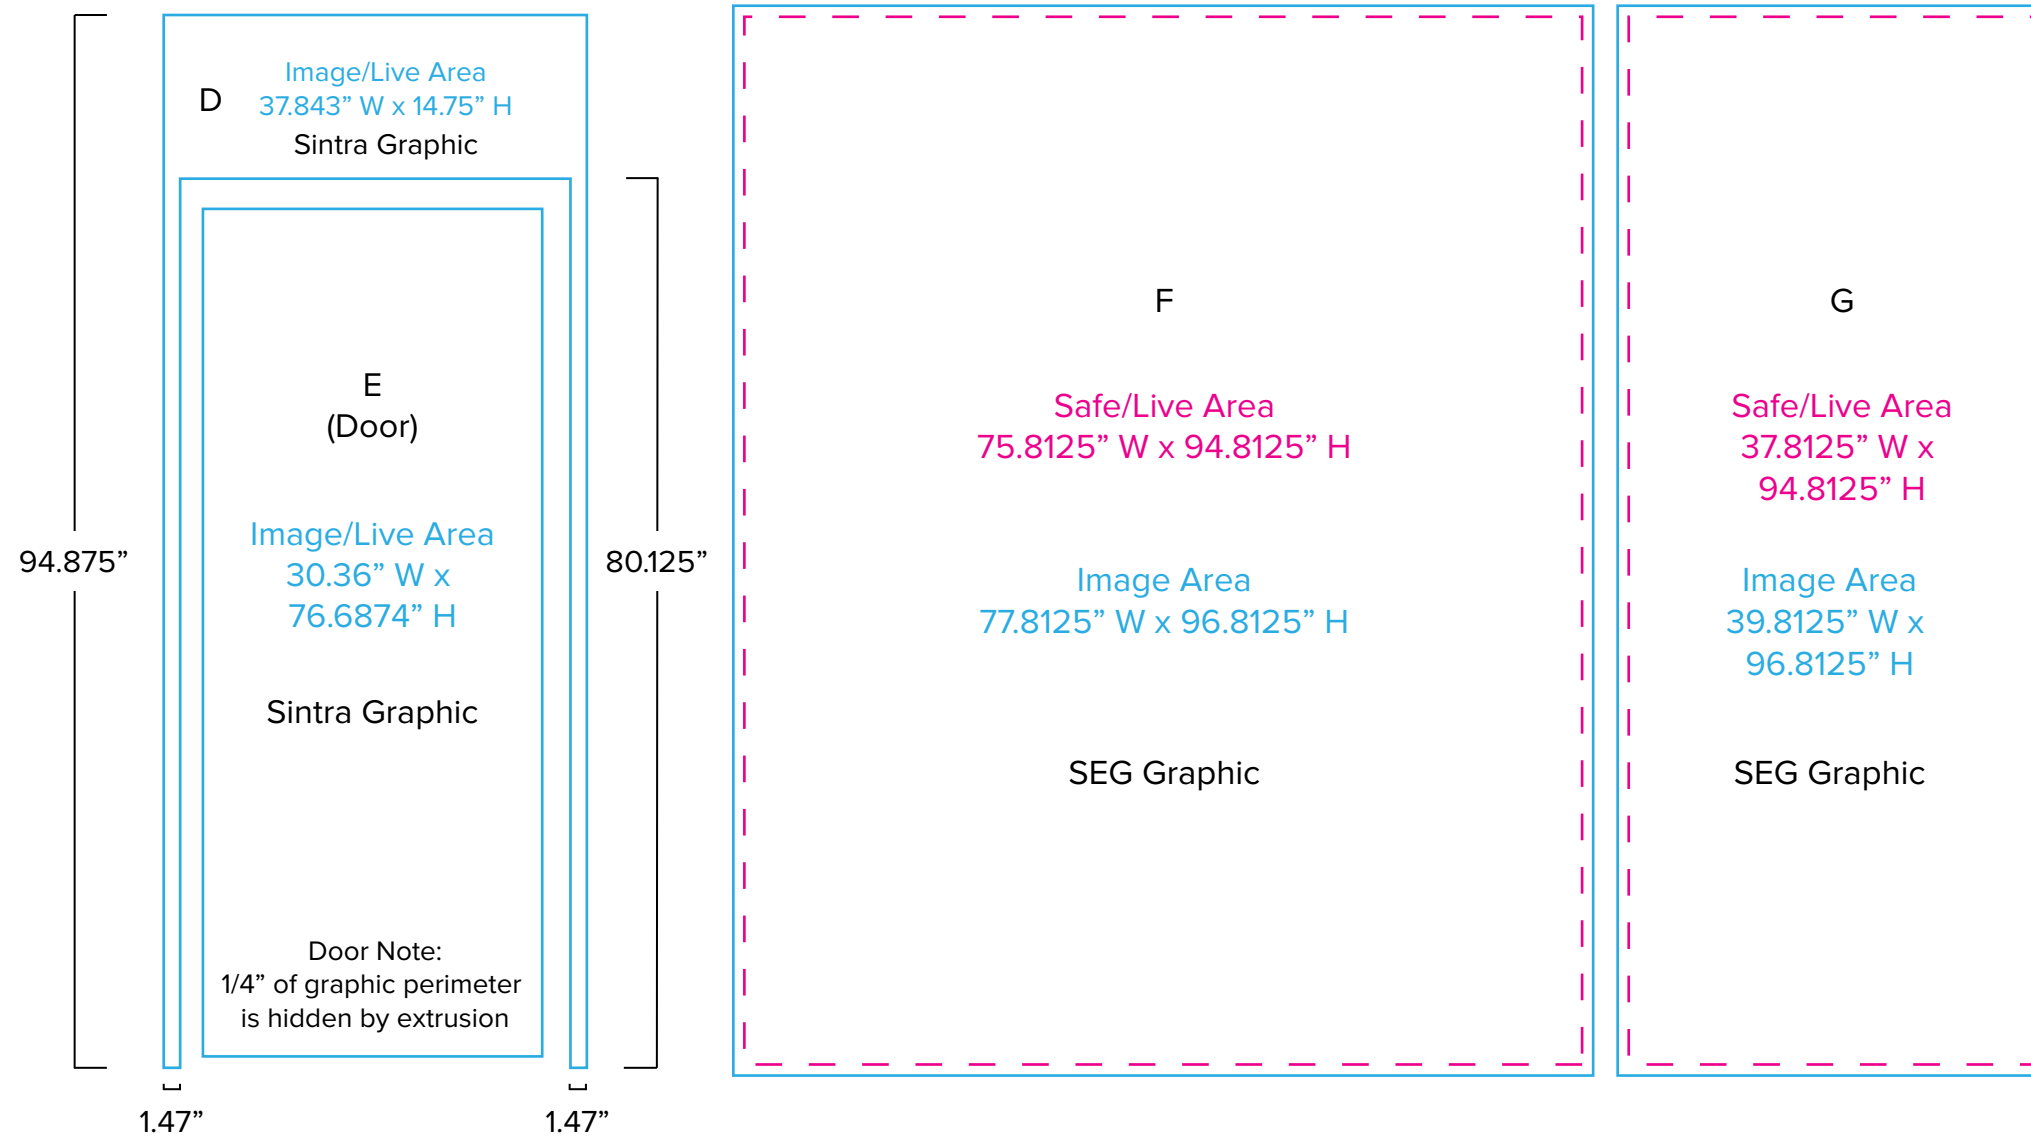

Graphic Template  
10 x 20 Inline Exhibit  
SEG Return Wall, Left Back Wall

NOTE: All Raster Art (jpg, tiff,psd, png, etc.) must be at least 100 dpi at print size.

Graphic Template  
10 x 20 Inline Exhibit  
Storage Closet

NOTE: All Raster Art (jpg, tiff, psd, png, etc.) must be at least 100 dpi at print size.