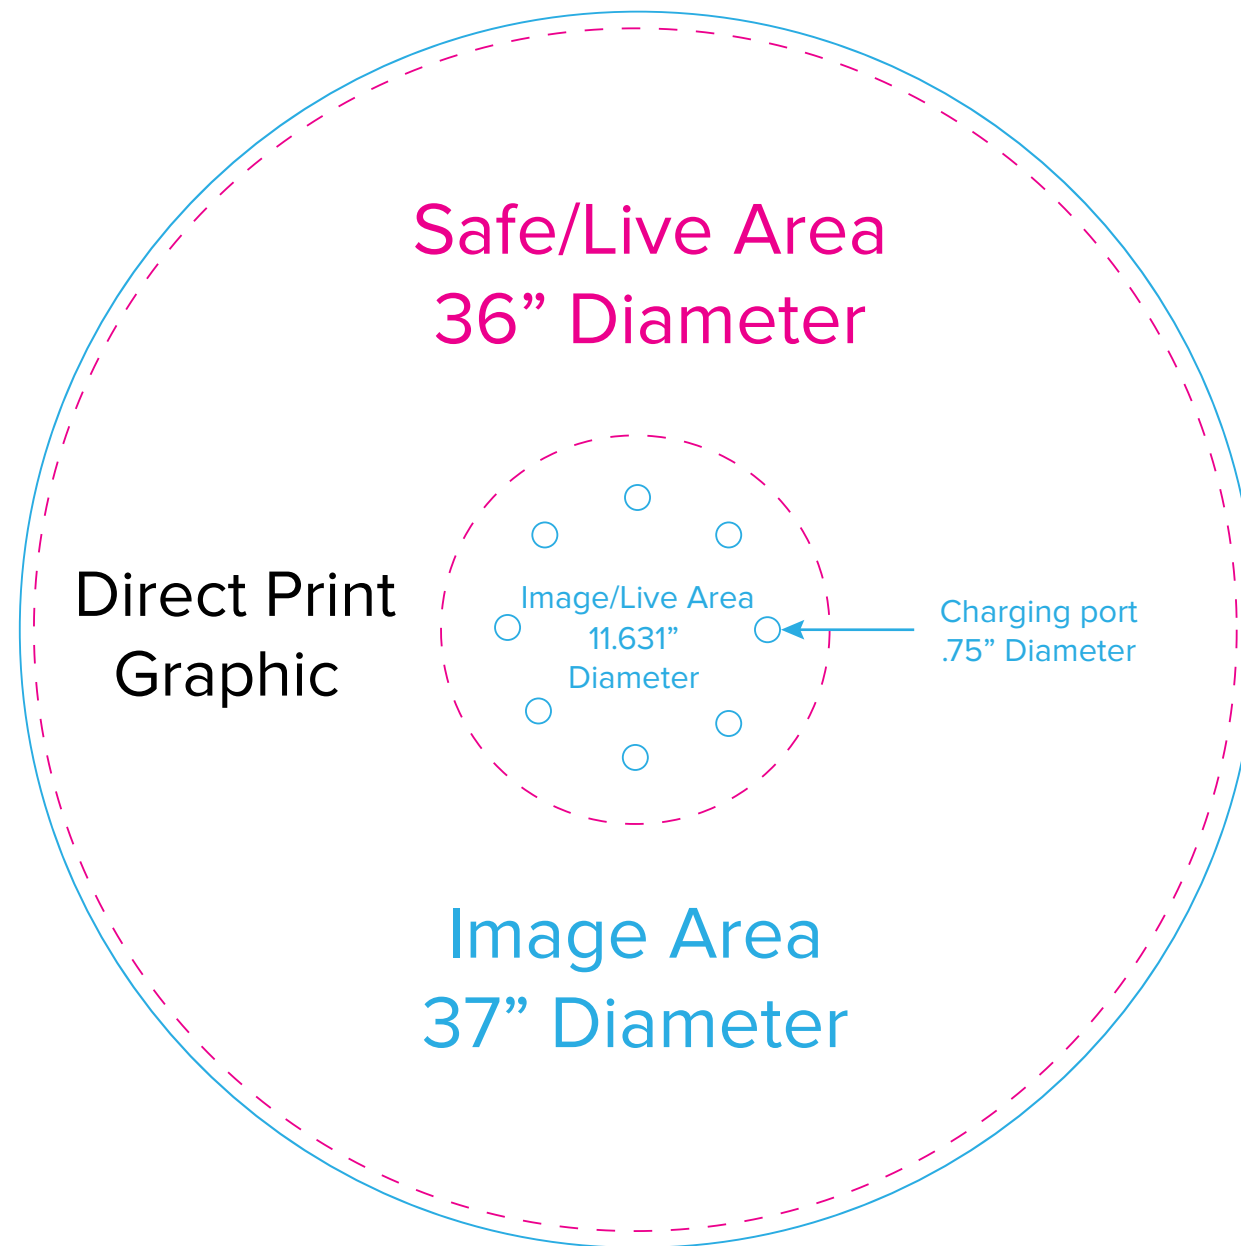

Graphic Template
Charging Coffee Table – Direct Print Graphic

NOTE: All Raster Art (jpg, tiff,psd, png, etc.) must be at least 100 dpi at print size.
Standard kits are often customized. Please check with Customer Service to ensure that this template matches your specific job.