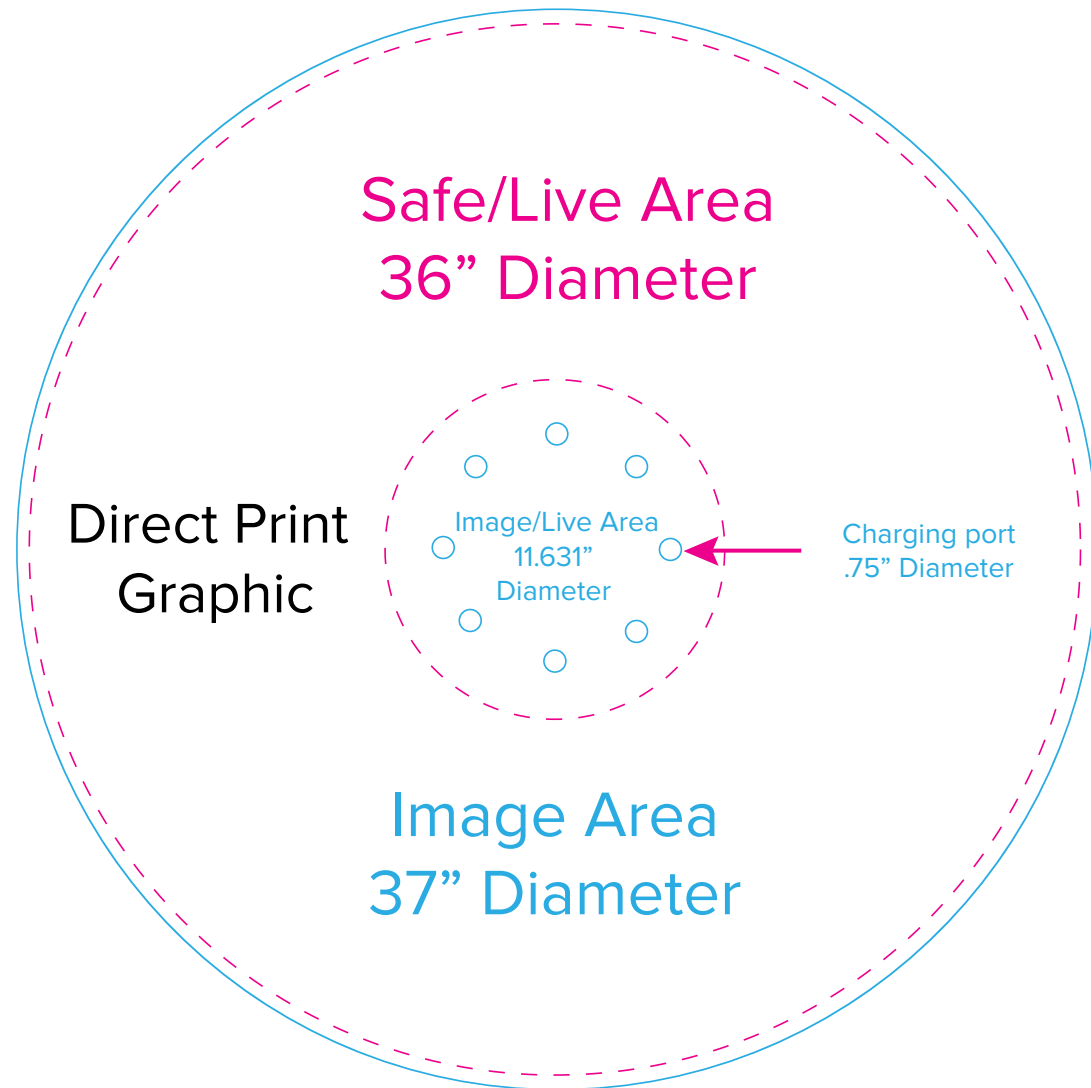

Graphics Template
Charging Coffee Table – Direct Print Graphic

NOTE: All Raster Art (jpg, tiff,psd, png, etc.) must be at least 100 dpi at print size.