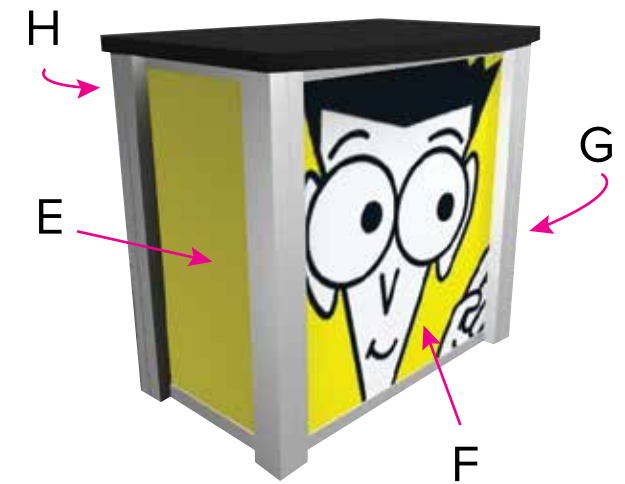

Graphic Template

Rectangular Counter - Velcro Sintra Graphics, Sintra Infill Door Graphic Option

Sintra Infill Note:
1/4" of graphic perimeter is
hidden by extrusion

NOTE: All Raster Art (jpg, tiff,psd, png, etc.) must be at least 100 dpi at print size.

Graphic Template Rectangular Counter - Sintra Infill Graphics Option

Sintra Infill Note: 1/4" of graphic perimeter is hidden by extrusion

NOTE: All Raster Art (jpg, tiff, psd, png, etc.) must be at least 100 dpi at print size.