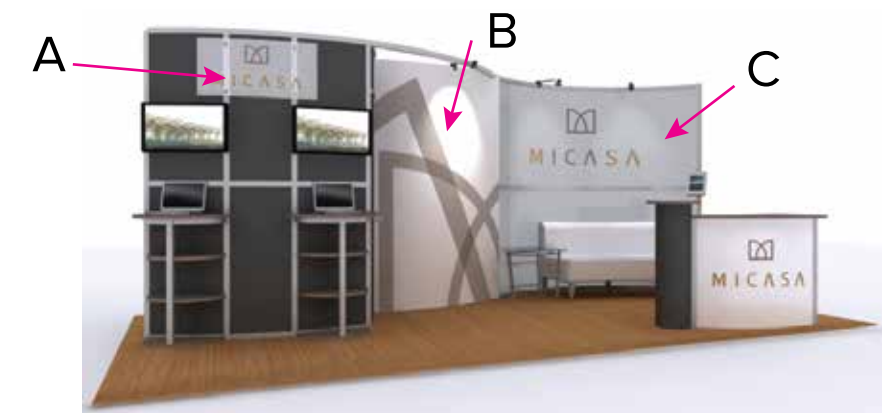

Graphic Template
10 x 20 Inline Exhibit
SEG Wall Graphics, Sintra Header Graphic

Image Area
42.5" W x 16" H
Sintra Graphic

B
Safe/Live Area
67.5" W x 95.5" H
Image Area
69.5" W x 97.5" H
SEG Graphic

C
Safe/Live Area
93.8" W x 95.5" H
Image Area
95.8" W x 97.5" H
SEG Graphic

NOTE: All Raster Art (jpg, tiff,psd, png, etc.) must be at least 100 dpi at print size.

Graphic Template
Reception Counter
SINTRA Graphic Option

NOTE: All Raster Art (jpg, tiff,psd, png, etc.) must be at least 100 dpi at print size.