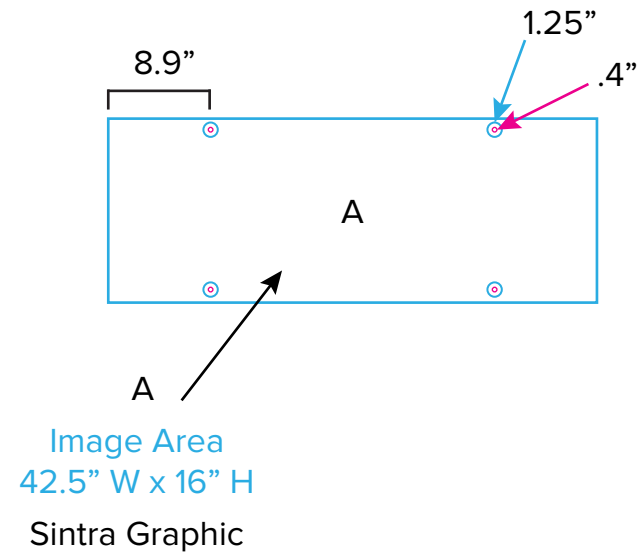

Graphic Template
10 x 20 Inline Exhibit
SEG Wall Graphics, Sintra Header Graphic

Image Area
42.5" W x 16" H
Sintra Graphic

B
Safe/Live Area
67.5" W x 95.5" H
Image Area
69.5" W x 97.5" H
SEG Graphic

C
Safe/Live Area
93.8" W x 95.5" H
Image Area
95.8" W x 97.5" H
SEG Graphic

NOTE: All Raster Art (jpg, tiff,psd, png, etc.) must be at least 100 dpi at print size.

Graphic Template
Reception Counter
SINTRA Graphic Option

NOTE: All Raster Art (jpg, tiff,psd, png, etc.) must be at least 100 dpi at print size.

Graphic Template
Reception Counter
SEG Graphic Option

NOTE: All Raster Art (jpg, tiff,psd, png, etc.) must be at least 100 dpi at print size.