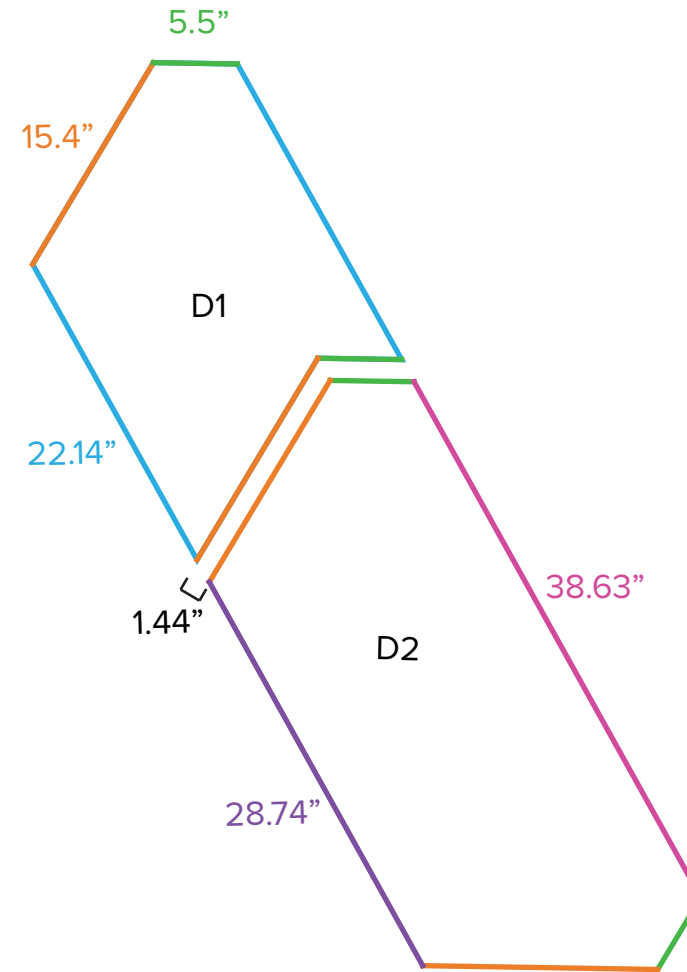

Graphic Template
10 x 20 Inline Lightbox
Backlit SEG Graphics

NOTE: All Raster Art (jpg, tiff,psd, png, etc.) must be at least 100 dpi at print size.

Graphic Template

10 x 20 Inline Lightbox

Sintra Counter, Sintra or Plex Wings, Sintra or Plex Accent Triangles

Sintra and Plex Wing Graphics NOT Included in Graphics Price. Please Ask for Pricing

NOTE: All Raster Art (jpg, tiff,psd, png, etc.) must be at least 100 dpi at print size.