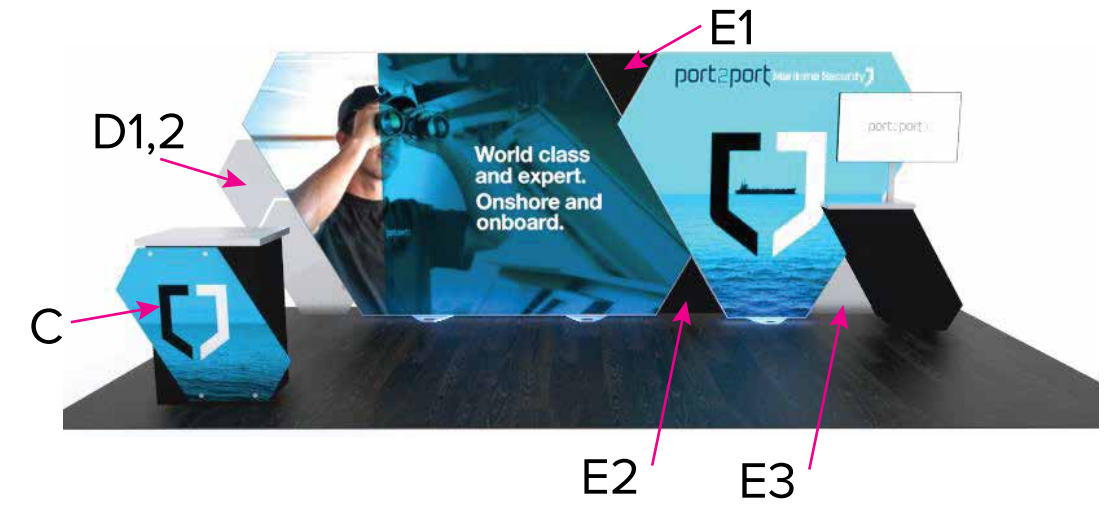

Graphic Template
10 x 20 Inline Lightbox
Backlit SEG Graphics

NOTE: All Raster Art (jpg, tiff,psd, png, etc.) must be at least 100 dpi at print size.

Graphic Template

10 x 20 Inline Lightbox

Sintra Counter, Sintra or Plex Wings, Sintra or Plex Accent Triangles

Sintra and Plex Wing Graphics NOT Included in Graphics Price. Please Ask for Pricing

NOTE: All Raster Art (jpg, tiff,psd, png, etc.) must be at least 100 dpi at print size.