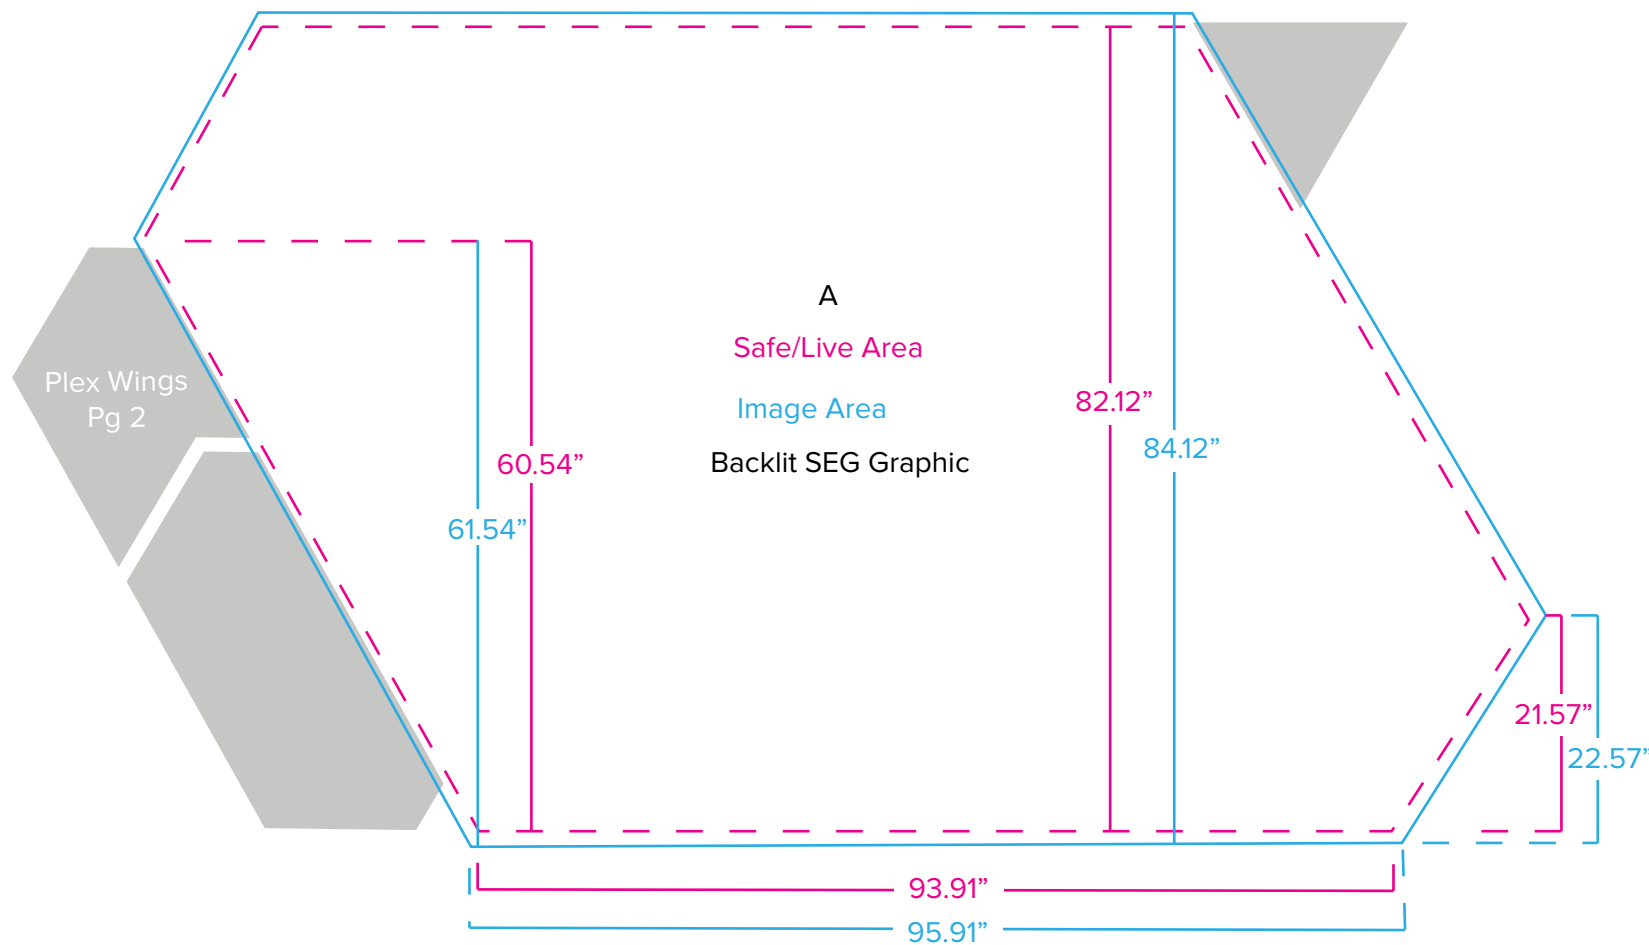

Graphic Template
10 x 20 Inline Lightbox
Backlit SEG Graphics

NOTE: All Raster Art (jpg, tiff,psd, png, etc.) must be at least 100 dpi at print size.

Graphic Template

10 x 20 Inline Lightbox

Sintra Counter, Sintra or Plex Wings, Sintra or Plex Accent Triangles

Sintra and Plex Wing Graphics NOT Included in Graphics Price. Please Ask for Pricing

NOTE: All Raster Art (jpg, tiff,psd, png, etc.) must be at least 100 dpi at print size.