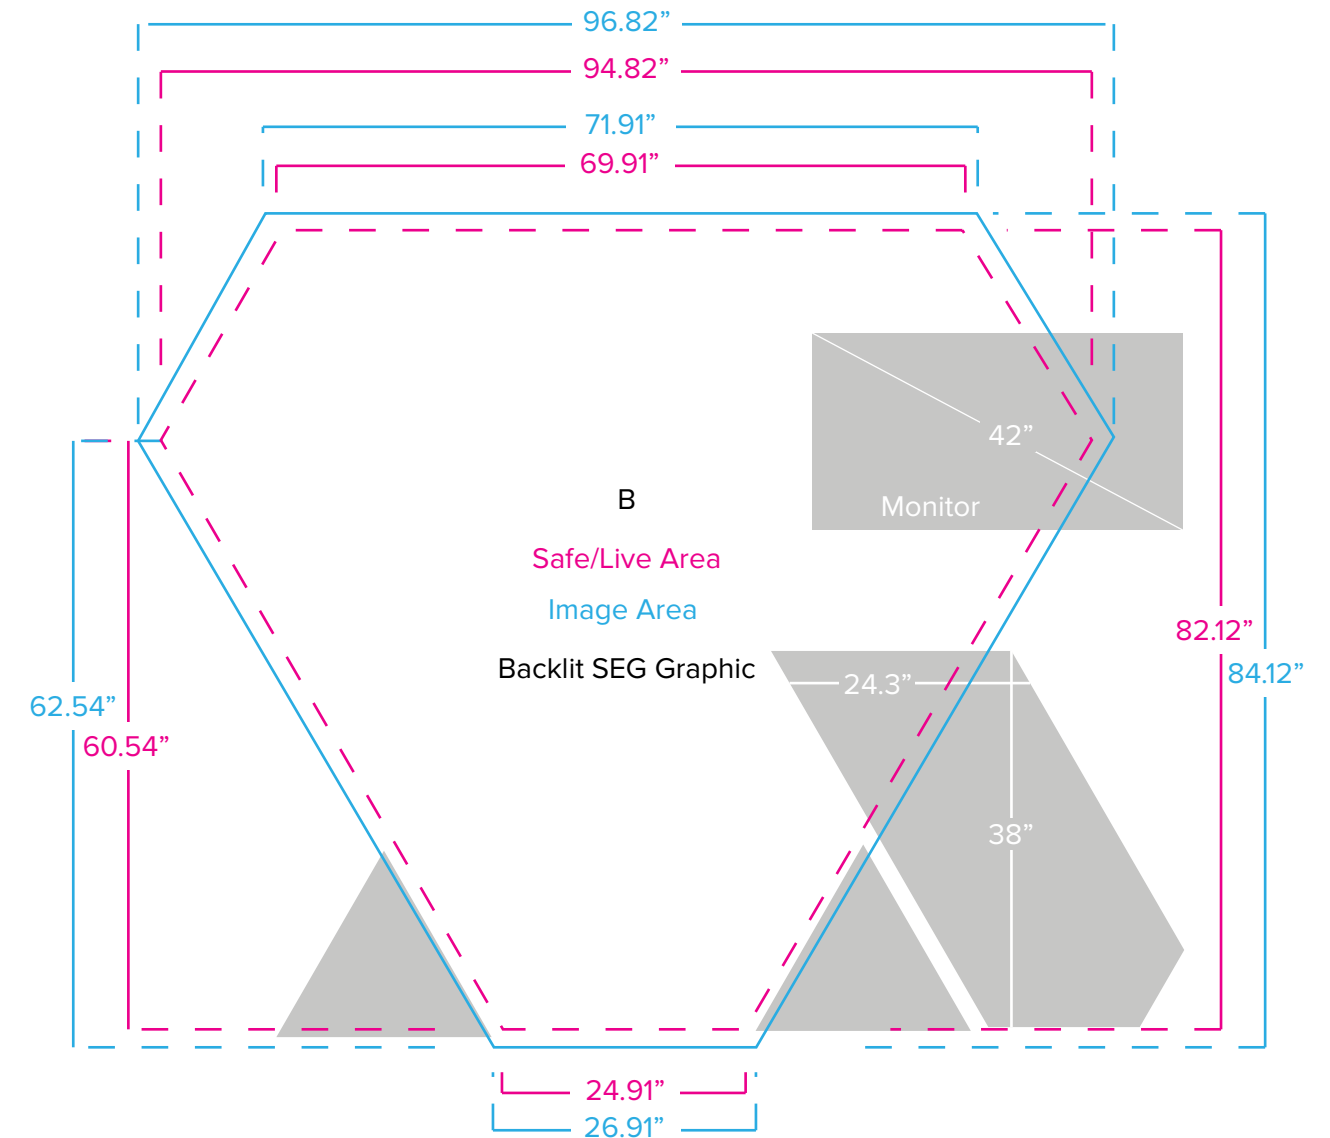

Graphic Template
10 x 20 Inline Lightbox
Backlit SEG Graphics

NOTE: All Raster Art (jpg, tiff,psd, png, etc.) must be at least 100 dpi at print size.

Graphic Template

10 x 20 Inline Lightbox

Sintra Counter, Sintra or Plex Wings, Sintra or Plex Accent Triangles

Sintra and Plex Wing Graphics NOT Included in Graphics Price. Please Ask for Pricing

NOTE: All Raster Art (jpg, tiff,psd, png, etc.) must be at least 100 dpi at print size.