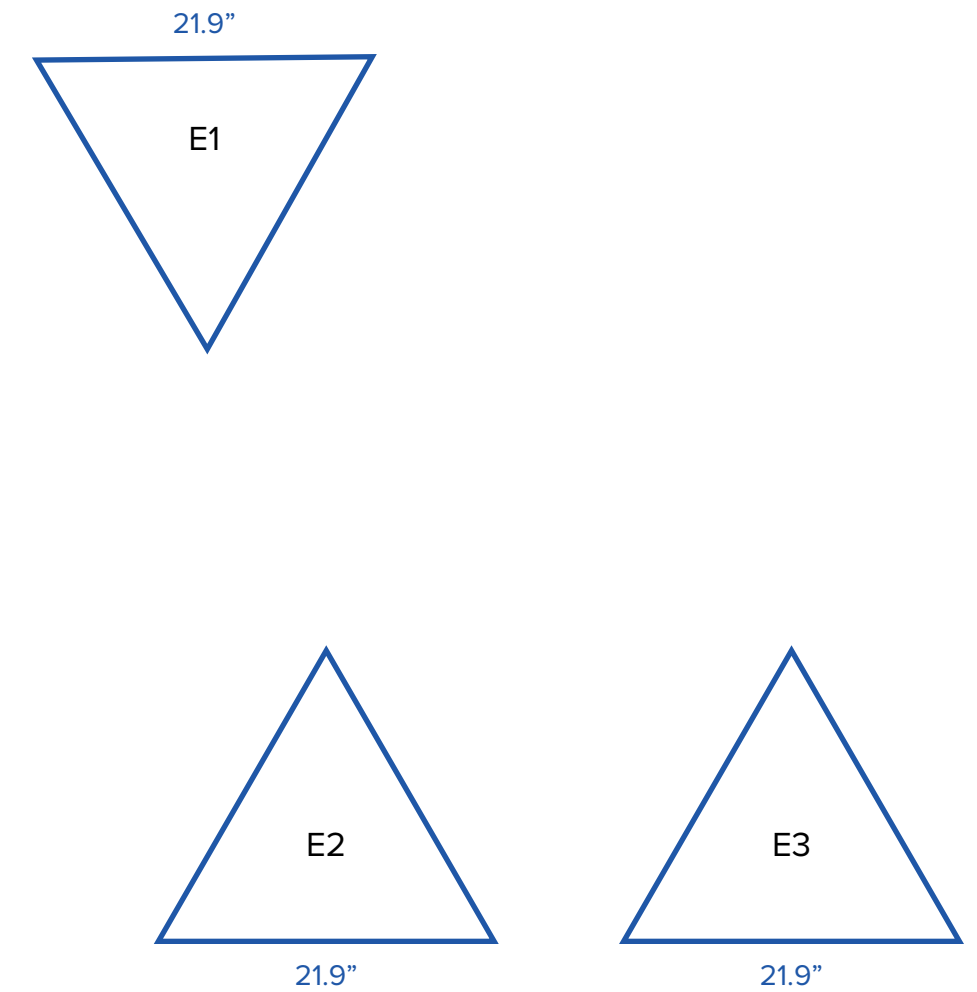

Graphic Template
10 x 20 Inline Lightbox
Backlit SEG Graphics

NOTE: All Raster Art (jpg, tiff,psd, png, etc.) must be at least 100 dpi at print size.

Graphic Template

10 x 20 Inline Lightbox

Sintra Counter, Sintra or Plex Wings, Sintra or Plex Accent Triangles

Sintra and Plex Wing Graphics NOT Included in Graphics Price. Please Ask for Pricing

NOTE: All Raster Art (jpg, tiff,psd, png, etc.) must be at least 100 dpi at print size.