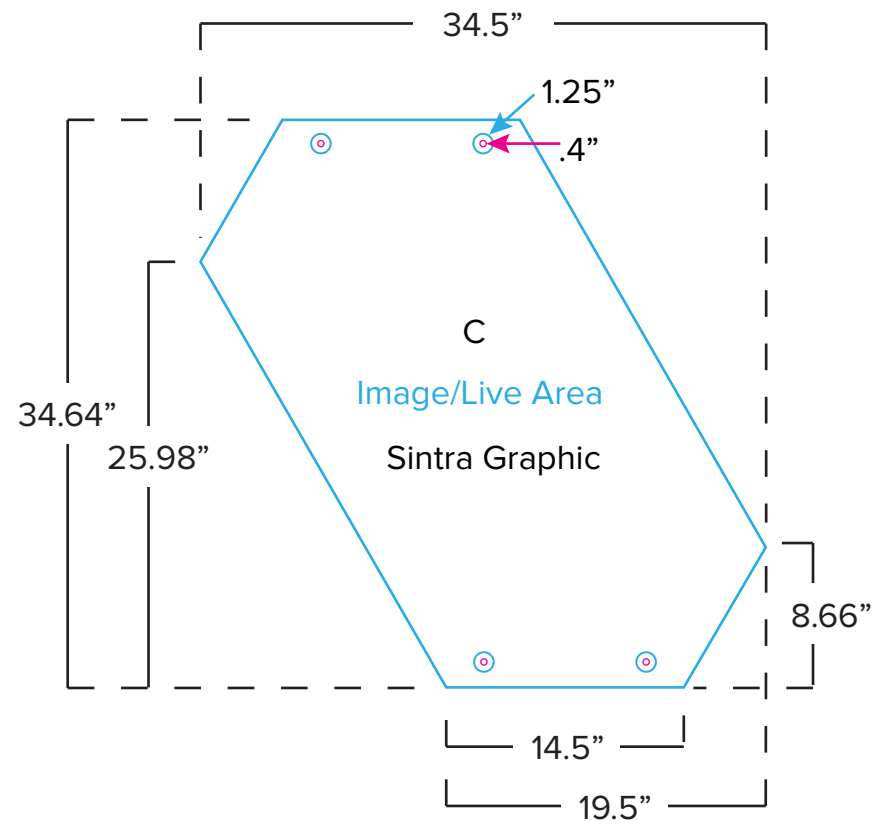

Graphic Template
10 x 20 Inline Lightbox
Backlit SEG Graphics

NOTE: All Raster Art (jpg, tiff,psd, png, etc.) must be at least 100 dpi at print size.

Graphic Template

10 x 20 Inline Lightbox

Sintra Counter, Sintra or Plex Wings, Sintra or Plex Accent Triangles

Sintra and Plex Wing Graphics NOT Included in Graphics Price. Please Ask for Pricing

NOTE: All Raster Art (jpg, tiff,psd, png, etc.) must be at least 100 dpi at print size.