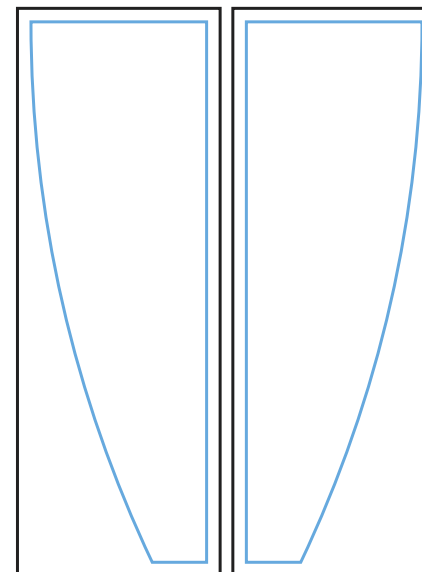

Graphic Template Backwall

NOTE: All Raster Art (jpg, tiff,psd, png, etc.) must be at least 100 dpi at print size.
Standard kits are often customized. Please check with Customer Service to ensure that this template matches your specific job.

Graphic Template Standoff

NOTE: All Raster Art (jpg, tiff,psd, png, etc.) must be at least 100 dpi at print size.
Standard kits are often customized. Please check with Customer Service to ensure that this template matches your specific job.

Graphic Template
Wings

Graphics NOT included in base price. Please request pricing

Option 1

Option 2

Option 3

E1, E2, E3, E4

Final Size
13" W x 40" H

Bleed Size
15"W x 42"H

Sintra Graphic

NOTE: All Raster Art (jpg, tiff,psd, png, etc.) must be at least 100 dpi at print size.
Standard kits are often customized. Please check with Customer Service to ensure that this template matches your specific job.