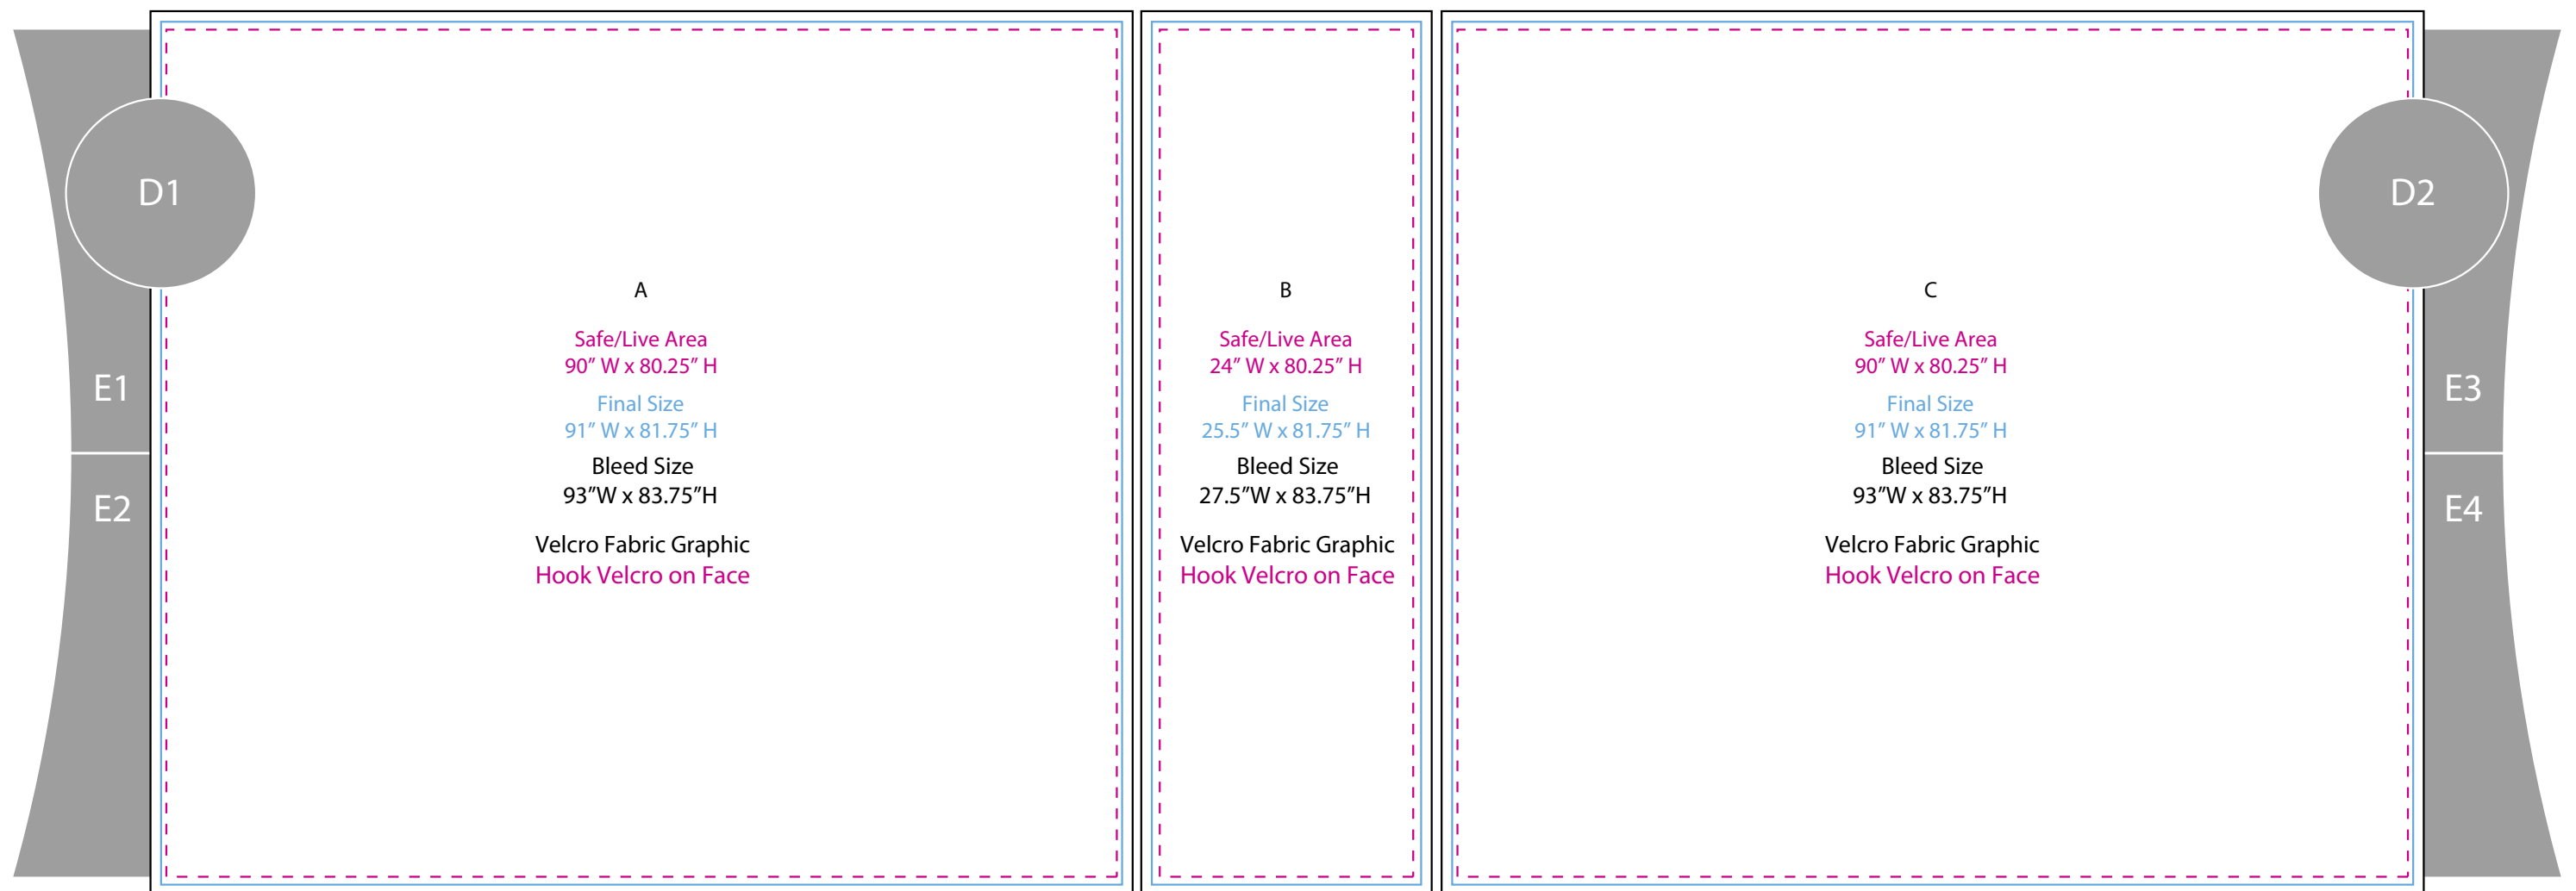

Graphic Template Backwall

NOTE: All Raster Art (jpg, tiff,psd, png, etc.) must be at least 100 dpi at print size.
Standard kits are often customized. Please check with Customer Service to ensure that this template matches your specific job.

Graphic Template Standoff

NOTE: All Raster Art (jpg, tiff,psd, png, etc.) must be at least 100 dpi at print size.
Standard kits are often customized. Please check with Customer Service to ensure that this template matches your specific job.

Graphic Template
Wings

Graphics NOT included in base price. Please request pricing

Option 1

Option 2

Option 3

E1, E2, E3, E4

Final Size
13" W x 40" H

Bleed Size
15"W x 42"H